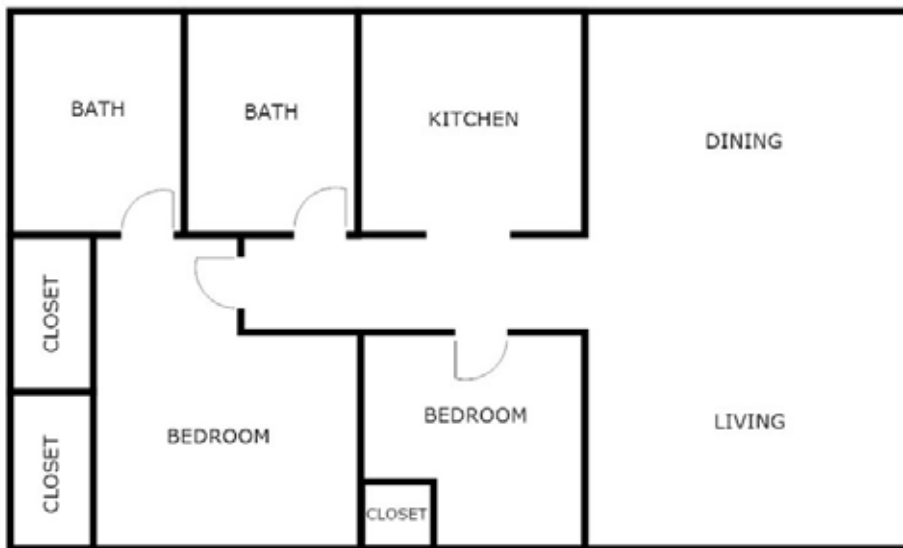

## 2 Bedroom 2 Bath Apartment

900 Sq. Ft.

RENT

DEPOSIT

DATE AVAILABLE

NOTES

Hartfordsquareapts.com

relax, enjoy, live!